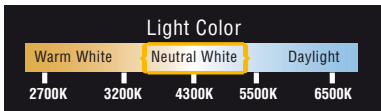

8xLED

LED SOLAR GARDEN STICK „CRANE“ • 1 Pack

Automatic switch-on
with twilight sensor

8x

Neutral white LED

SOLAR | **8h** | IP44

Metal, plastic + glass

GL1045EZ

Color temperature

Neutral white: 3800K - 4800K

Material

Housing: Metal, glass
Panel: Plastic

Function

- ON / OFF switch
- Automatic switch-on with twilight sensor

Batteries

1x 300mAh 1.2V AA NiMH included

Runtime

Long runtime, up to 8 hours

No./type of LEDs

8x neutral white LED

Product dimensions

Height: 98.00cm, Width: 28.00cm

Packaging type

1 piece in windowbox